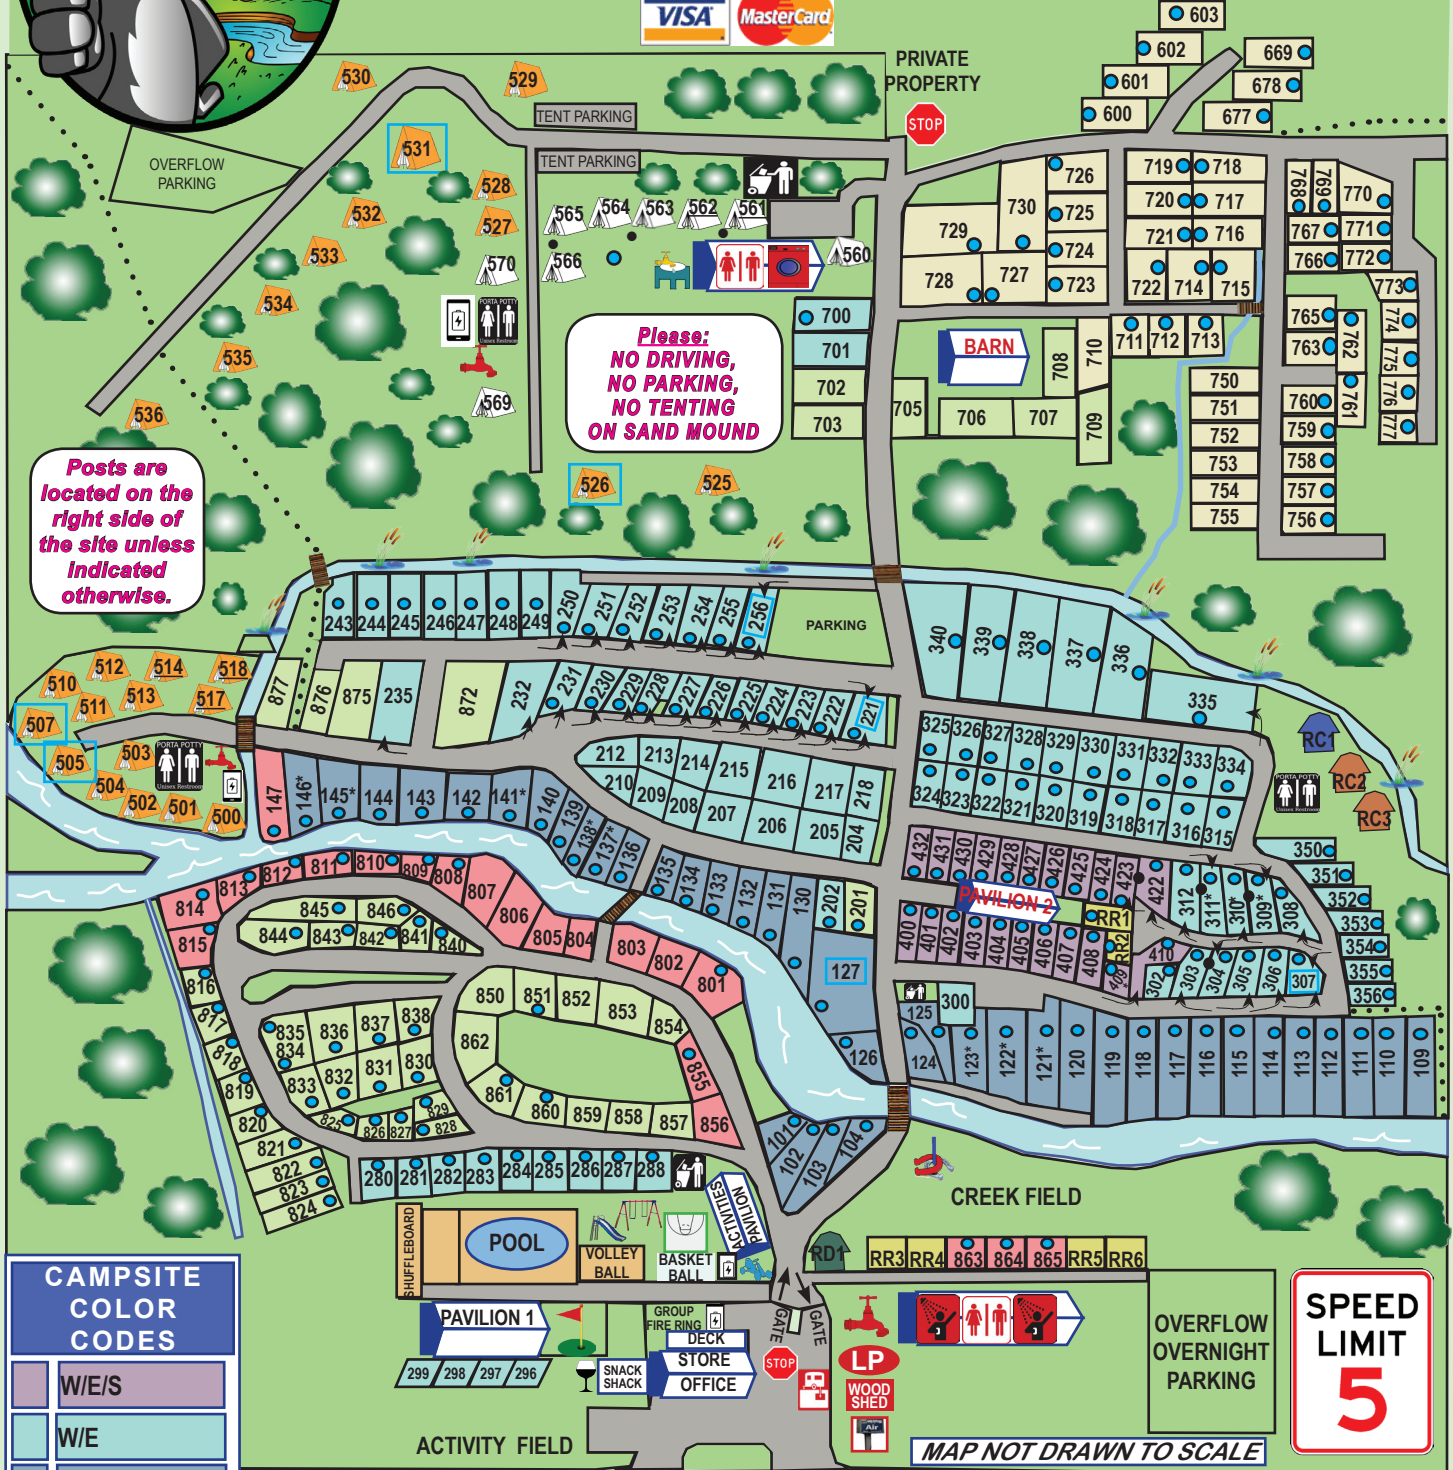

349 Pine Grove Rd
Gardners, PA 17324
717-486-7681

www.MountainCreekCamping.com

SITE #	GATE CODE
All campers and visitors must register in the office before entry.	

CAMPSITE COLOR CODES	
	W/E/S
	W/E
	W/E CREEK FRONT
	SEASONAL W/E/S
	SEASONAL W/E
	SEASONAL W/E CREEK FRONT
	RENTAL CAMPER
●	30/50 AMP

CAMPGROUND SYMBOLS LEGEND					
###	GROUP SITE		DELUXE CABIN		PORTA POTTY
	PRIMITIVE TENT		RUSTIC CABIN		REST ROOM
	W/E TENT OR POP-UP		1/2 BATH		DUMP STATION
	DUMPSTER		RUSTIC CABIN		LAUNDRY
*	MONTHLY SITE		DISH WASHING SINK		PLAYGROUND
	WATER		SHOWERS		COMPRESSED AIR
	PROPANE		WETLANDS/OVERFLOW		HORSESHOES
...	HIKING TRAIL		PEDAL CARTS		TASTING TENT
	PHONE CHARGING STATION		MINI-GOLF		PHONE CHARGING STATION

SPEED LIMIT
5

TO PINE GROVE PARK FULLER & LAUREL LAKES ← PINE GROVE RD → TO RT. 34 MT. HOLLY, CARLISLE, GETTYSBURG

MAP NOT DRAWN TO SCALE

COPYRIGHT 2021 © SEQUOIA INDUSTRIES