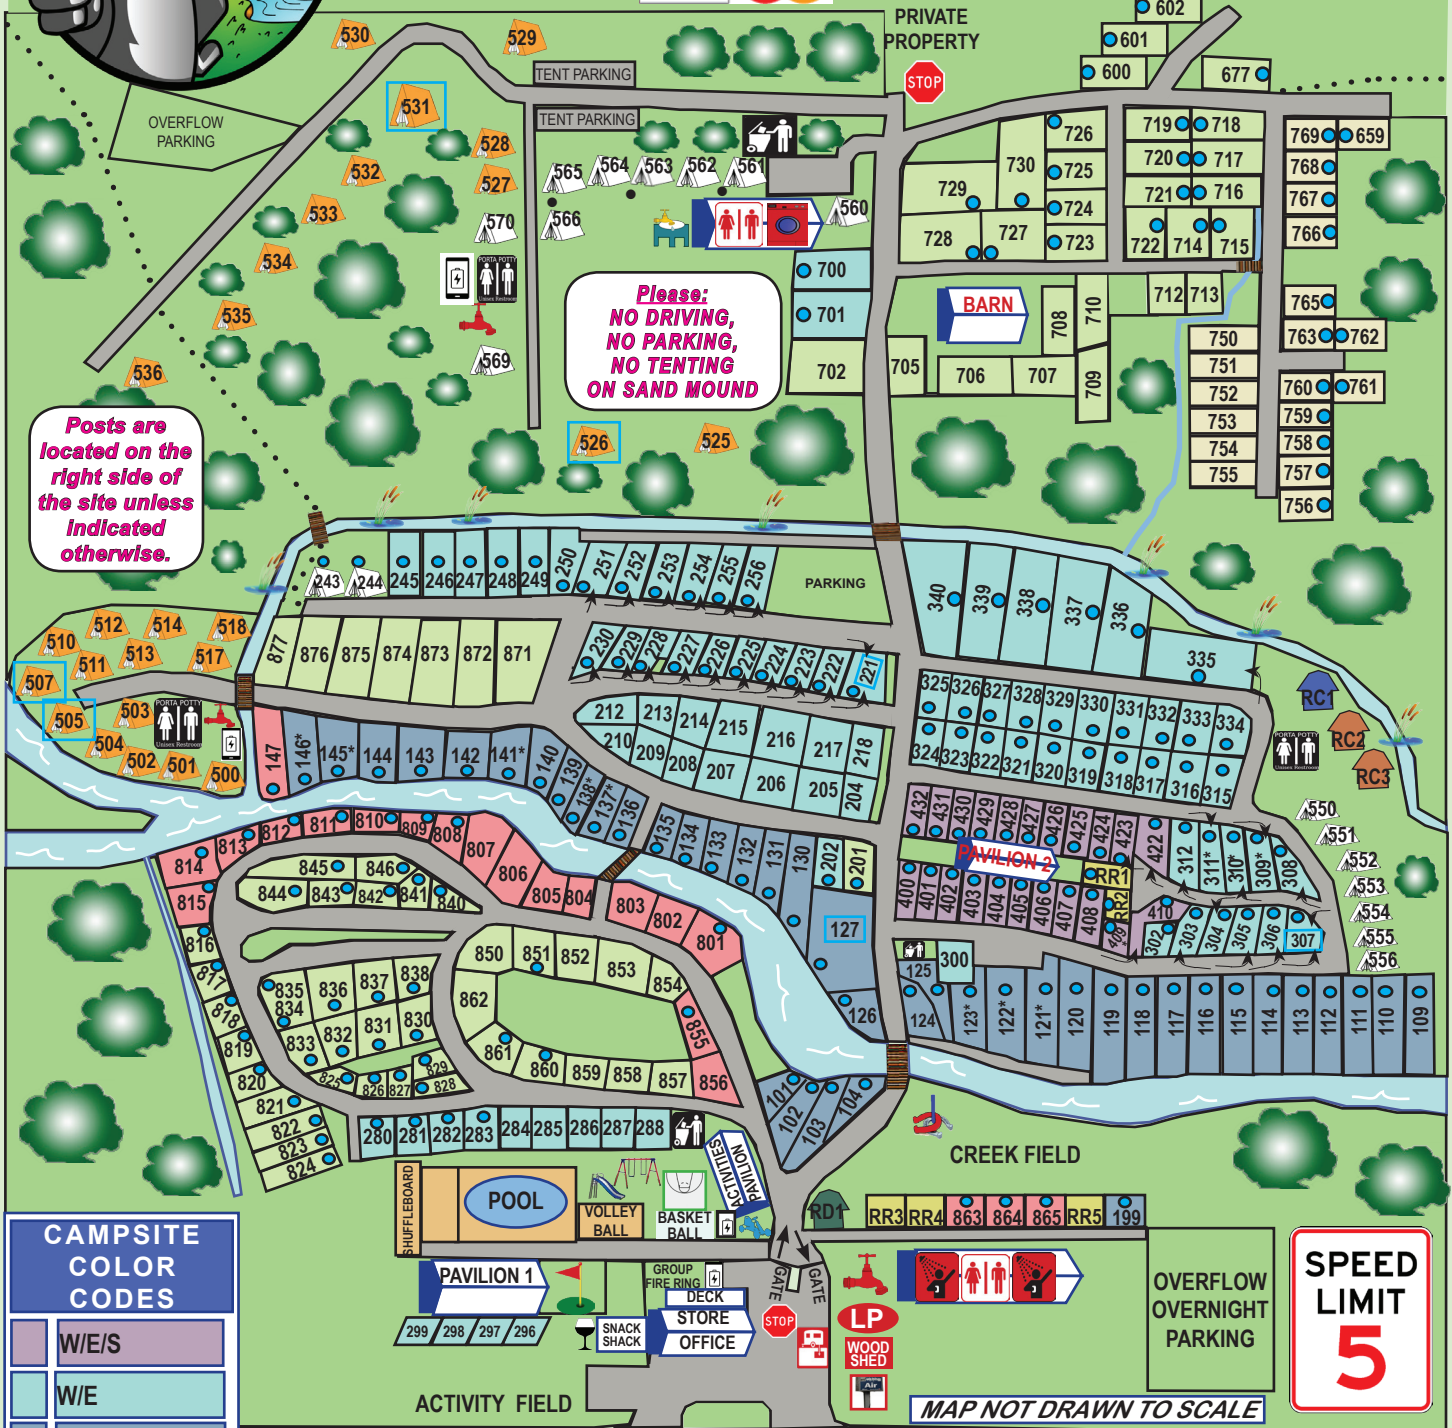

349 Pine Grove Rd  
Gardners, PA 17324  
717-486-7681

www.MountainCreekCamping.com

SITE #	GATE CODE
All campers and visitors must register in the office before entry.	

CAMPSITE COLOR CODES	
	W/E/S
	W/E
	W/E CREEK FRONT
	SEASONAL W/E/S
	SEASONAL W/E
	SEASONAL W/E CREEK FRONT
	RENTAL CAMPER
●	30/50 AMP

CAMPGROUND SYMBOLS LEGEND					
###	GROUP SITE		DELUXE CABIN		PORTA POTTY
	PRIMITIVE TENT		RUSTIC CABIN		REST ROOM
	W/E TENT OR POP-UP		1/2 BATH		DUMP STATION
	DUMPSTER		RUSTIC CABIN		LAUNDRY
*	MONTHLY SITE		DISH WASHING SINK		PLAYGROUND
	SHOWERS		COMPRESSED AIR		WETLANDS/OVERFLOW
	PROPANE		WETLANDS/OVERFLOW		HORSESHOES
	WATER		HORSESHOES		PEDAL CARTS
...	HIKING TRAIL		TASTING TENT		MINI-GOLF
			PHONE CHARGING STATION		